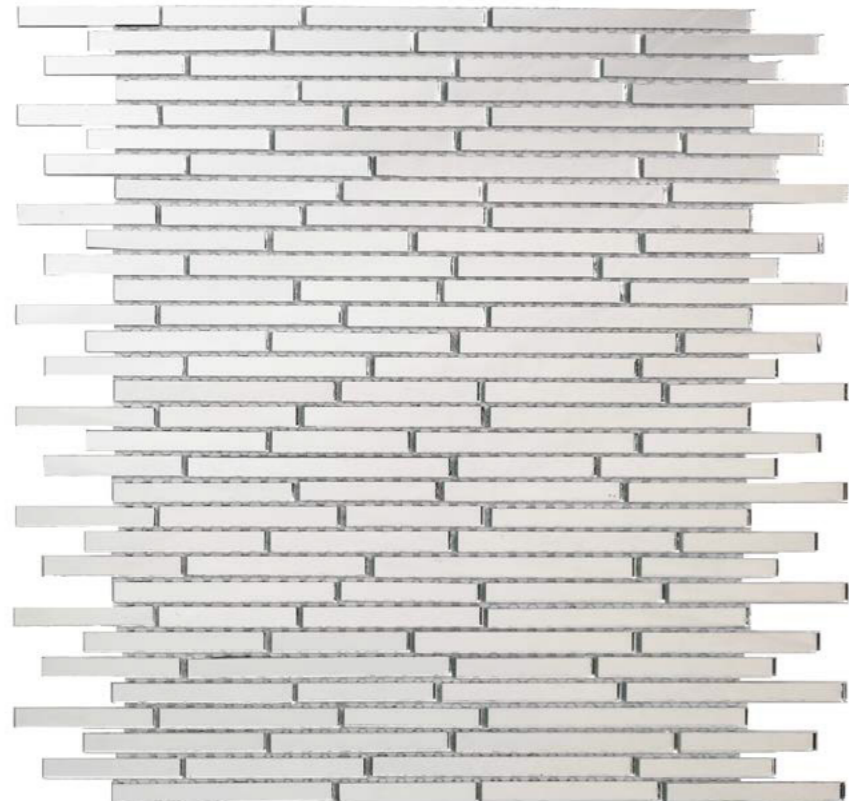

Ceramic Wall

✂️ 5mm  **12"x12"**
30x30 cm

Glass Mirror

12"x12"

Mosaico Glass Mirror 12"x12"

Copper Mirror

12"x12"

Packaging Info