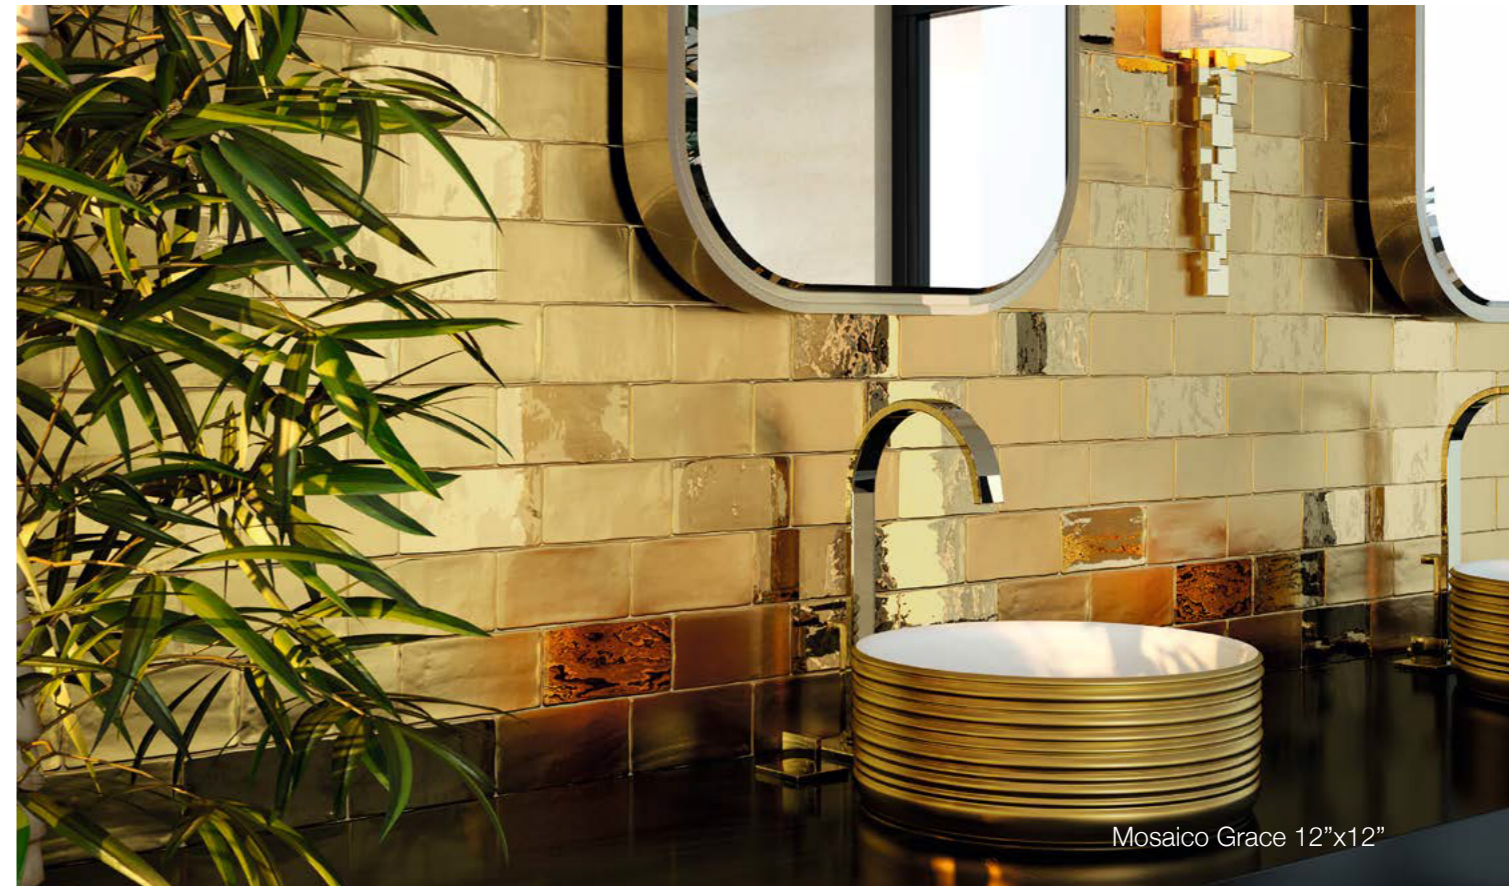

Mosaico Grace 12"x12"